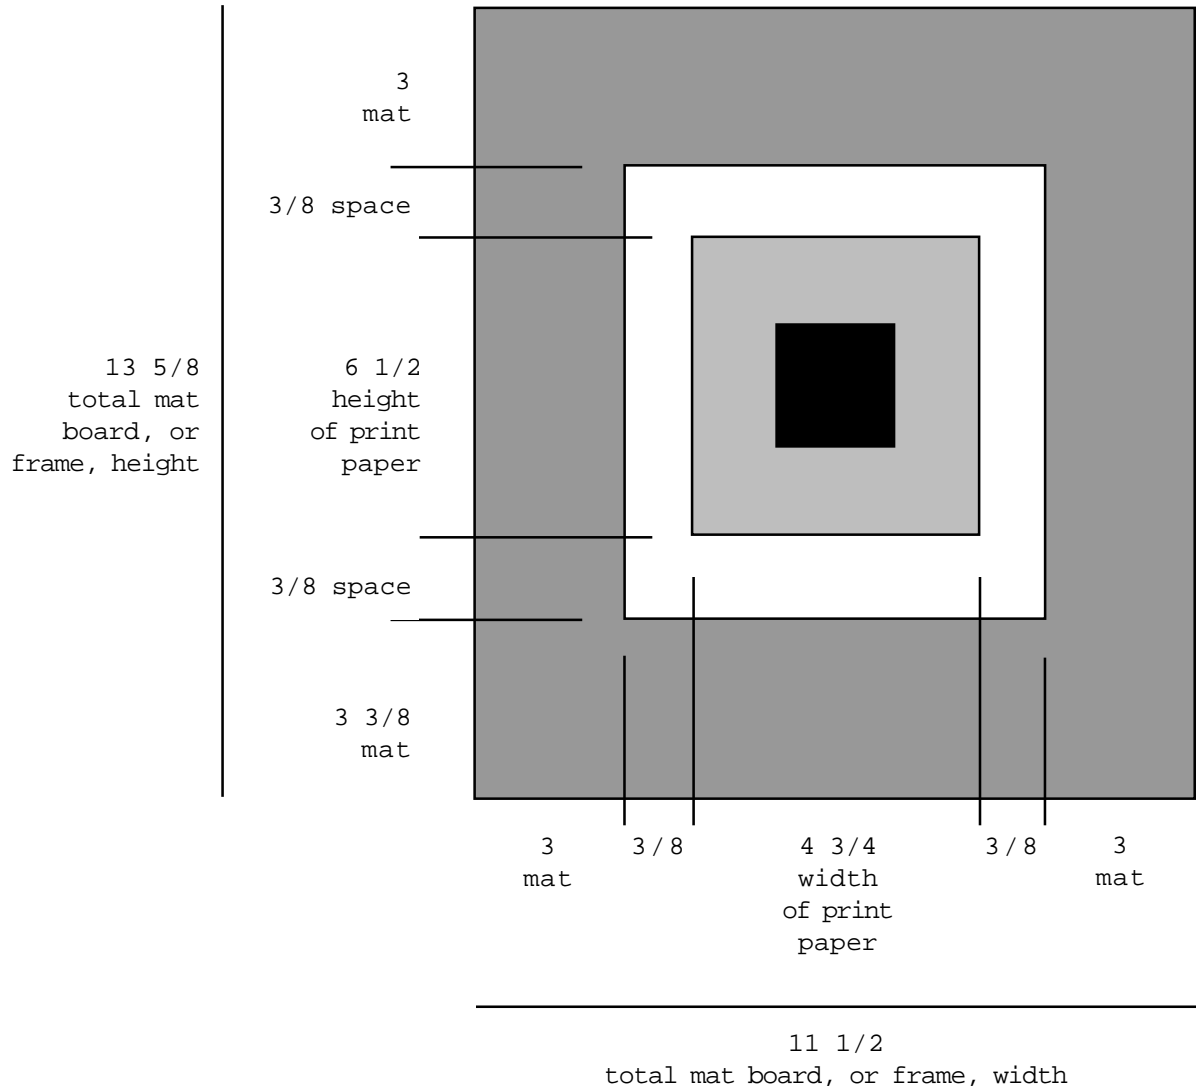

# BY CANDLELIGHT

Measurements are in inches.

Dimensions recommended by the artist for preparing a floating mat in which to display the lithograph. Please note that the graphic is not drawn proportionally to the dimensions specified, but is presented only to help define each dimension. Follow the measurements given, not the graphic.