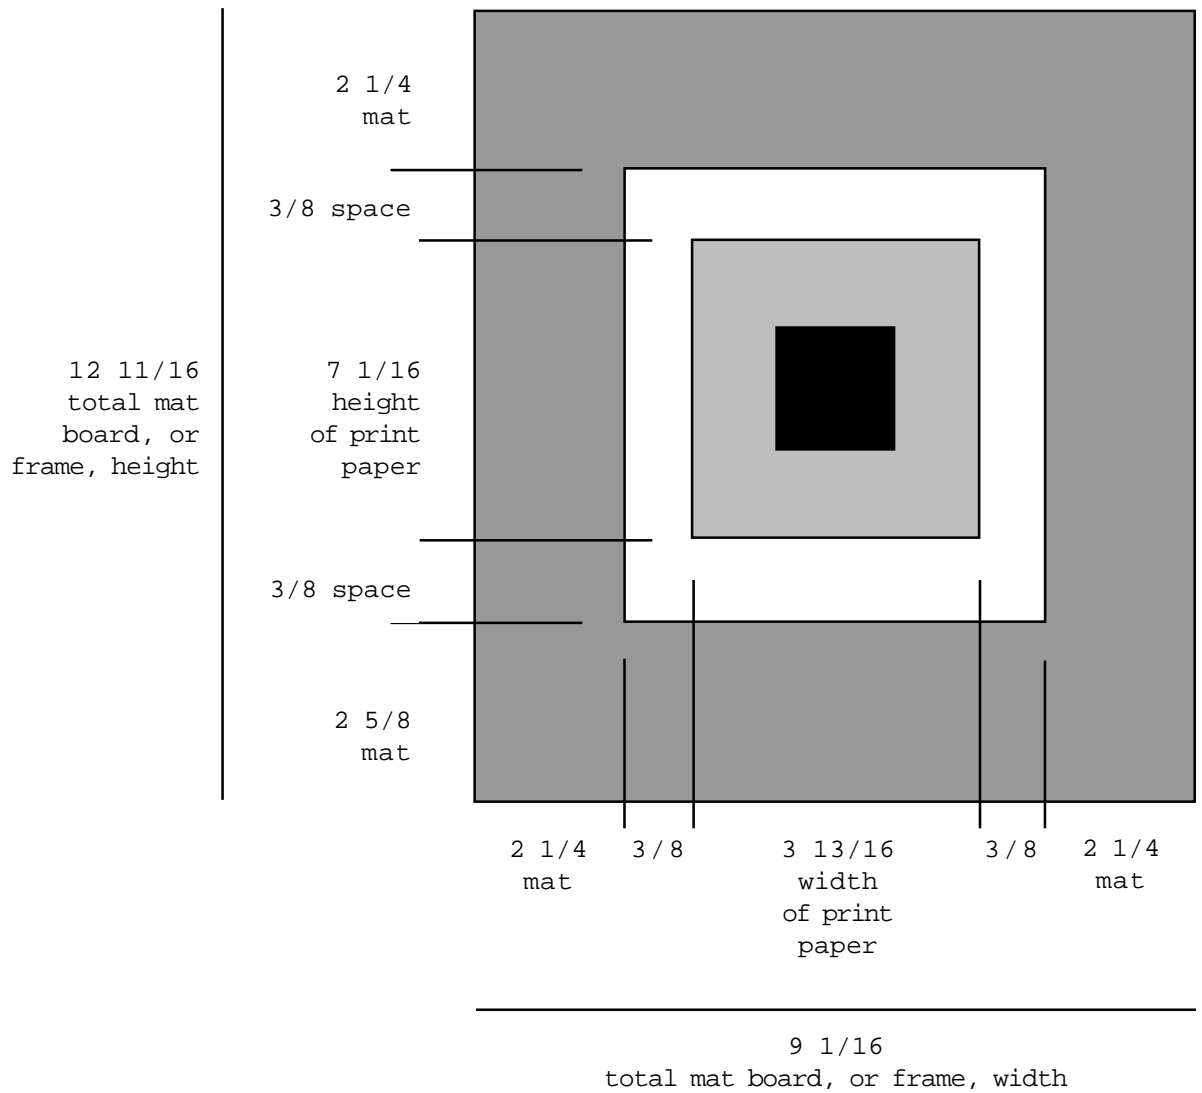

BACK SHORE

Measurements are in inches.

Dimensions recommended by the artist for preparing a floating mat in which to display the lithograph. Please note that the graphic is not drawn proportionally to the dimensions specified, but is presented only to help define each dimension. Follow the measurements given, not the graphic.