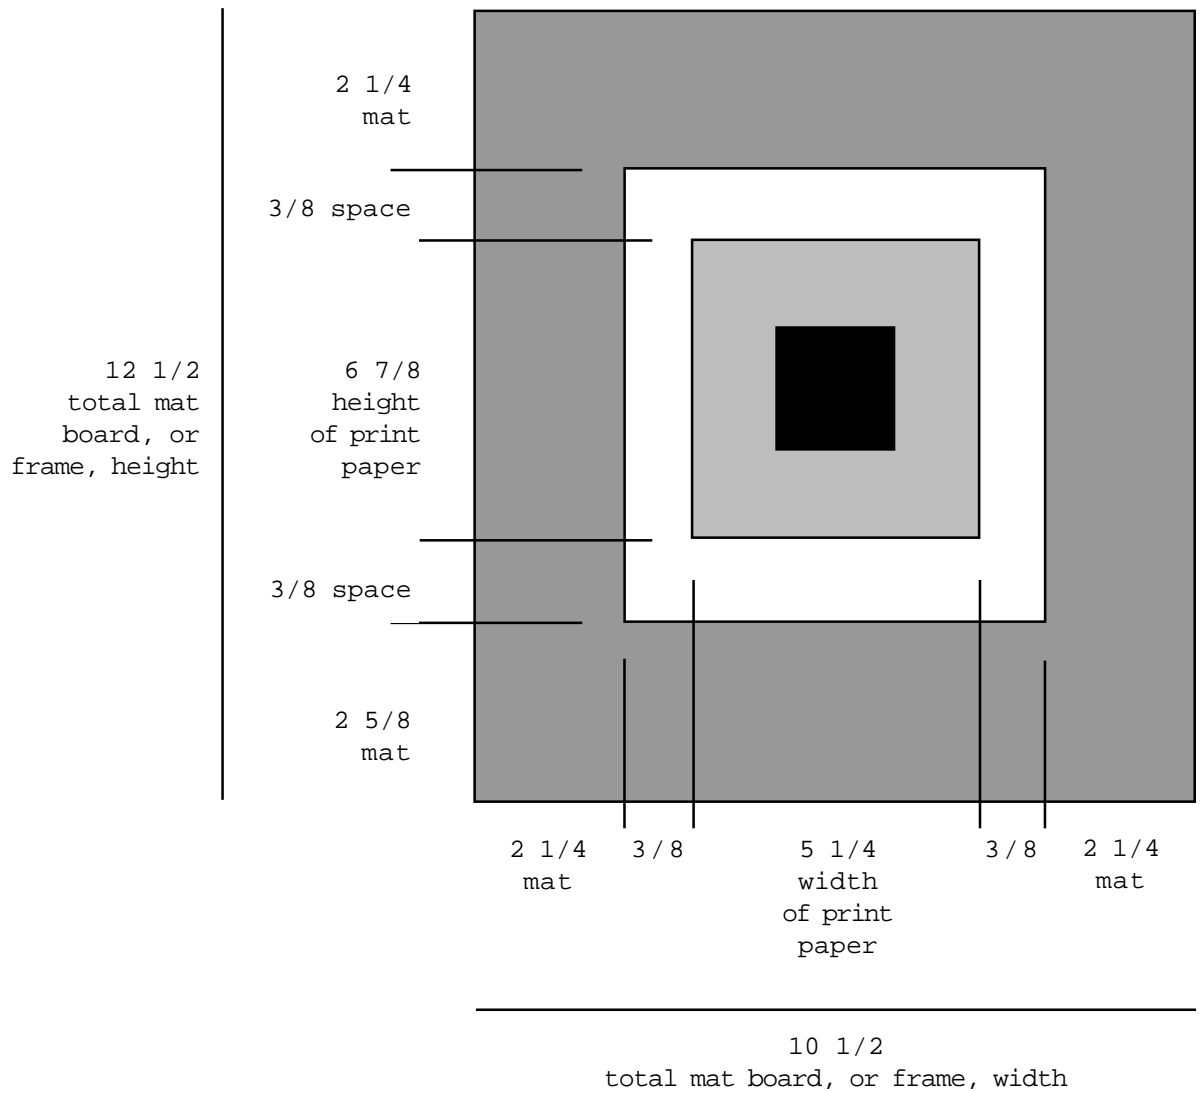

NARCISSUS

Measurements are in inches.

Dimensions recommended by the artist for preparing a floating mat in which to display the lithograph. Please note that the graphic is not drawn proportionally to the dimensions specified, but is presented only to help define each dimension. Follow the measurements given, not the graphic.